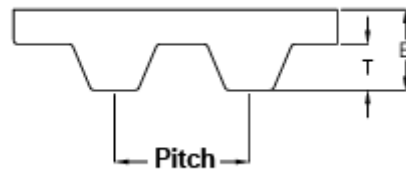

Data Sheet

Article number: 602931410087
Description: Gates Open timing belt rubber
L-100-glass cord

Measures

B = 3.6
Pitch = 3/8"
T = 1.91
Width = 100